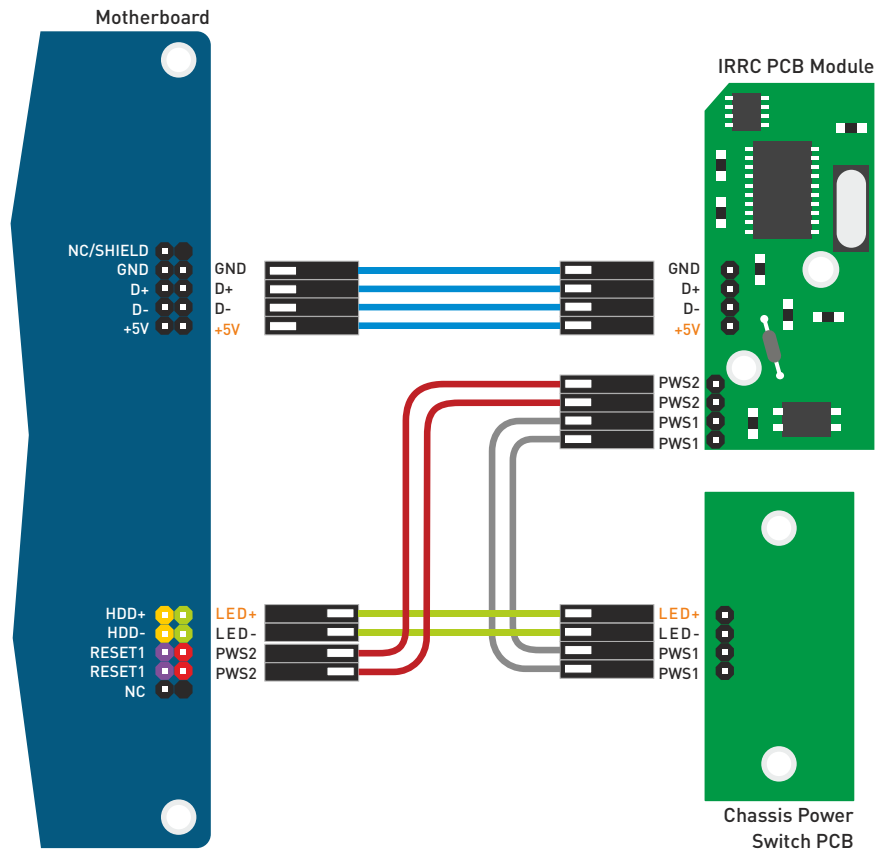

### COMPATIBILITY

This IR Module can be used with all Streacom cases

### EASY INSTALLATION

The user manual contains clear and precise illustrations which show every step of the installation process

## SPECIFICATIONS

Remote Model	Philips RC2604321/01
OS Compatibility	Windows XP, Vista, & 7, Linux*
Drivers	Windows Plug and Play
IR Range	10 Meters Max
IR Code	RC-6 Format
Remote Batteries	2 x CR2032 (Included)
Keys	43
Dimensions	138 x 47 x 13mm (LxWxH)
Weight	58g Excluding Batteries
Module Connections	USB, Power on/off
Special Features	Power On from Off state**

## PICTURES

ILLUSTRATIONS TAKEN FROM THE USER GUIDE, SHOWING CONNECTION DIAGRAM

REMOTE CONTROL ANGLE VIEW

REMOTE CONTROL SIDE VIEW

IR MODULE